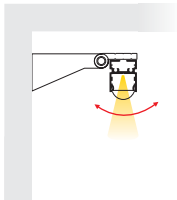

FIXED Installation

CEILING SUSPENSION Installation

SURFACE ADJUSTABLE installation

WALL BRACKET installation

SURFACE ADJUSTABLE installation

| Image                                                                              | Code                                                                                   | Description                                                                                                                                               | Length                     | Design-Detail                                                                       |
|------------------------------------------------------------------------------------|----------------------------------------------------------------------------------------|-----------------------------------------------------------------------------------------------------------------------------------------------------------|----------------------------|-------------------------------------------------------------------------------------|
|    | <b>PRF.116</b>                                                                         | LUMINET alum.prof. / Anodized                                                                                                                             | 2m                         |    |
|    | <b>PRF.117</b>                                                                         | SLIDING BASE alum.prof. / Anodized                                                                                                                        | 2m                         |    |
|    | <b>COV.033</b>                                                                         | PMMA LENS COVER<br><b>Note 1:</b> At 70° only 10mm LED strip width<br><b>Note 2:</b> Ideal for monochromatic LED strip                                    | 2m                         |   |
|    | <b>COV.018</b><br><b>COV.017</b><br><b>COV.007</b>                                     | POLYCARBONATE CLEAR COVER<br>POLYCARBONATE OPAL COVER<br>PMMA FROSTED COVER                                                                               | 2m<br>2m<br>2m             |    |
|    | <b>COV.023</b><br><b>COV.024</b><br><b>COV.025</b><br><b>COV.026</b><br><b>COV.038</b> | POLYCARBONATE MILKY COVER<br>POLYCARBONATE MILKY SATIN COVER<br>POLYCARBONATE RULED COVER<br>POLYCARBONATE CLEAR COVER<br>POLYCARBONATE BLACK SATIN COVER | 2m<br>2m<br>2m<br>2m<br>2m |    |
|    | <b>CAP.115</b><br><b>CAP.116</b>                                                       | FRONT CAP (aluminium) for LUMINET with COV.033<br>END CAP (aluminium) for LUMINET with COV.033                                                            |                            |    |
|    | <b>CAP.117</b><br><b>CAP.118</b>                                                       | FRONT CAP (aluminium) for LUMINET with COV.018-017-007<br>END CAP (aluminium) for LUMINET with COV.018-017-007                                            |                            |    |
|    | <b>CAP.119</b><br><b>CAP.120</b>                                                       | FRONT CAP (aluminium) for LUMINET with COV.023-024-025-026-038<br>END CAP (aluminium) for LUMINET with COV.023-024-025-026-038                            |                            |    |
|   | <b>ACC.280</b>                                                                         | HINGE for SURFACE ADJUSTABLE installation (pair)<br>(adjustable without tools)                                                                            | 1 pair/2m                  |  |
|  | <b>ACC.281</b><br><b>ACC.282</b>                                                       | WALL BRACKET 10cm (pair)<br>WALL BRACKET 5cm (pair)                                                                                                       | 1 pair/2m                  |  |
|  | <b>ACC.283</b>                                                                         | EXTENSION LINE for LUMINET                                                                                                                                |                            |  |
|  | <b>ACC.106</b><br><b>ACC.107</b>                                                       | CEILING SUSPENSION INSTALLATION 150cm (per piece)<br>CEILING SUSPENSION INSTALLATION 300cm (per piece)                                                    | 2pcs/m                     |  |
|  | <b>PRH.001</b>                                                                         | HOLDER                                                                                                                                                    | 2pcs/m                     |  |