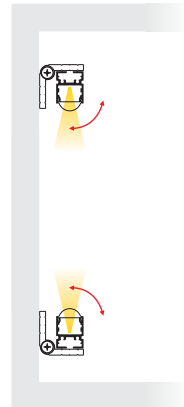

FIXED Installation

CEILING SUSPENSION Installation

SURFACE ADJUSTABLE installation

WALL BRACKET installation

SURFACE ADJUSTABLE installation

| Image                                                                              | Code                                                                                   | Description                                                                                                                                               | Length                     | Design-Detail                                                                       |
|------------------------------------------------------------------------------------|----------------------------------------------------------------------------------------|-----------------------------------------------------------------------------------------------------------------------------------------------------------|----------------------------|-------------------------------------------------------------------------------------|
|    | <b>PRF.116</b>                                                                         | LUMINET alum.prof. / Anodized                                                                                                                             | 2m                         |    |
|    | <b>PRF.117</b>                                                                         | SLIDING BASE alum.prof. / Anodized                                                                                                                        | 2m                         |    |
|    | <b>COV.033</b>                                                                         | PMMA LENS COVER<br><b>Note 1:</b> At 70° only 10mm LED strip width<br><b>Note 2:</b> Ideal for monochromatic LED strip                                    | 2m                         |   |
|    | <b>COV.018</b><br><b>COV.017</b><br><b>COV.007</b>                                     | POLYCARBONATE CLEAR COVER<br>POLYCARBONATE OPAL COVER<br>PMMA FROSTED COVER                                                                               | 2m<br>2m<br>2m             |    |
|    | <b>COV.023</b><br><b>COV.024</b><br><b>COV.025</b><br><b>COV.026</b><br><b>COV.038</b> | POLYCARBONATE MILKY COVER<br>POLYCARBONATE MILKY SATIN COVER<br>POLYCARBONATE RULED COVER<br>POLYCARBONATE CLEAR COVER<br>POLYCARBONATE BLACK SATIN COVER | 2m<br>2m<br>2m<br>2m<br>2m |    |
|    | <b>CAP.115</b><br><b>CAP.116</b>                                                       | FRONT CAP (aluminium) for LUMINET with COV.033<br>END CAP (aluminium) for LUMINET with COV.033                                                            |                            |    |
|    | <b>CAP.117</b><br><b>CAP.118</b>                                                       | FRONT CAP (aluminium) for LUMINET with COV.018-017-007<br>END CAP (aluminium) for LUMINET with COV.018-017-007                                            |                            |    |
|    | <b>CAP.119</b><br><b>CAP.120</b>                                                       | FRONT CAP (aluminium) for LUMINET with COV.023-024-025-026-038<br>END CAP (aluminium) for LUMINET with COV.023-024-025-026-038                            |                            |    |
|   | <b>ACC.280</b>                                                                         | HINGE for SURFACE ADJUSTABLE installation (pair)<br>(adjustable without tools)                                                                            | 1 pair/2m                  |  |
|  | <b>ACC.281</b><br><b>ACC.282</b>                                                       | WALL BRACKET 10cm (pair)<br>WALL BRACKET 5cm (pair)                                                                                                       | 1 pair/2m                  |  |
|  | <b>ACC.283</b>                                                                         | EXTENSION LINE for LUMINET                                                                                                                                |                            |  |
|  | <b>ACC.106</b><br><b>ACC.107</b>                                                       | CEILING SUSPENSION INSTALLATION 150cm (per piece)<br>CEILING SUSPENSION INSTALLATION 300cm (per piece)                                                    | 2pcs/m                     |  |
|  | <b>PRH.001</b>                                                                         | HOLDER                                                                                                                                                    | 2pcs/m                     |  |